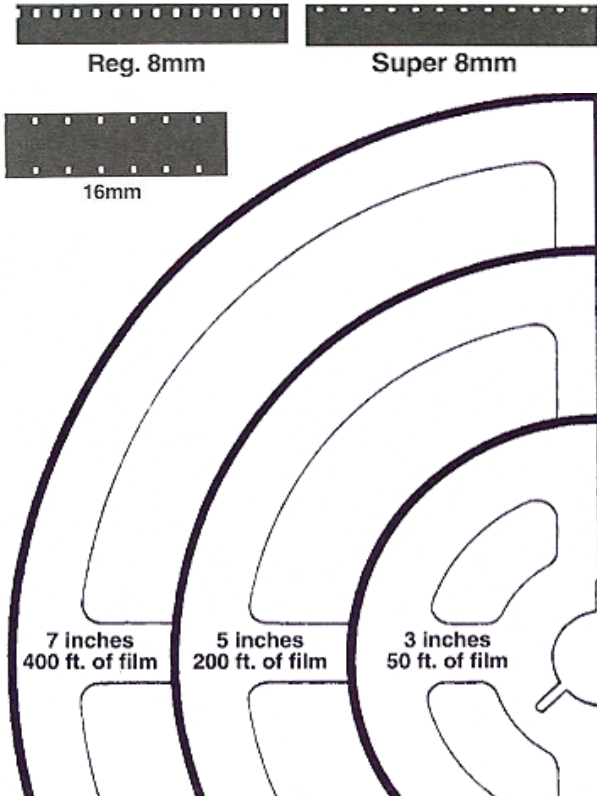

## Home Movie Film Transfer Form

Film comes in 3 typical reel sizes, 3" reel = 50 feet, 5" reel = 200 feet, and 7" reel = 400 feet. If the reels are not full, there is normally a gauge written on the 200 & 400 foot reel itself that you can use to gauge how much film is on the reel.

### DVD Time Length Guide

If You Have	You Will Need This Many DVD's			
	1	2	3	4
Regular 8mm	Up to 1,800 ft.	1,800-3,600 ft.	3,600-5,400 ft.	5,400-7,200 ft.
Super 8mm	Up to 2,000 ft.	2,000-4,000 ft.	4,000-6,000 ft.	8,000-10,000 ft.
16mm	Up to 4,000 ft.	4,000-8,000 ft.	8,000-12,000 ft.	12,000-16,000 ft.